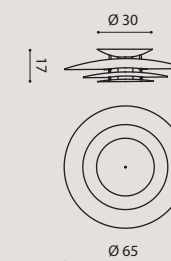

1 x E27 SUITABLE FOR LED LAMPS

colors